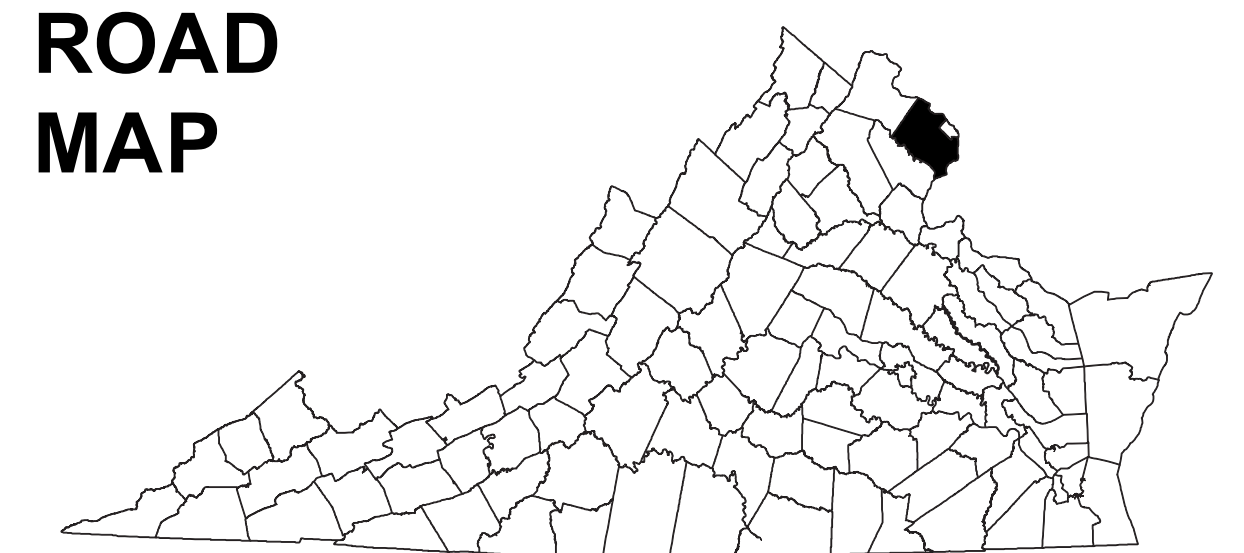

FAIRFAX COUNTY, VA

COUNTY ROAD MAP

FAIRFAX COUNTY

ROAD CLASSIFICATIONS	MISCELLANEOUS
Frontage Road	Schools
Secondary Route	Seaports
State Route	Park_RideLots
U.S. Route	AIRPORTS
Urban Road	Commercial
LightSurface	General
DividedHwyInterstate	Military
AllWeatherSurface	RAILROADS
Unsurfaced	Metro
otherSurface	VARailroads
BikeRoutes	Park_N_Ride
AppalachianTrail	BOUNDARIES
Scenic Roads	MilitaryAreas
Additional ROAD CLASSIFICATION (Post 2019)	MagisterialDistricts
Hard-surface	Incorp_Areas
	Natural_LandCover